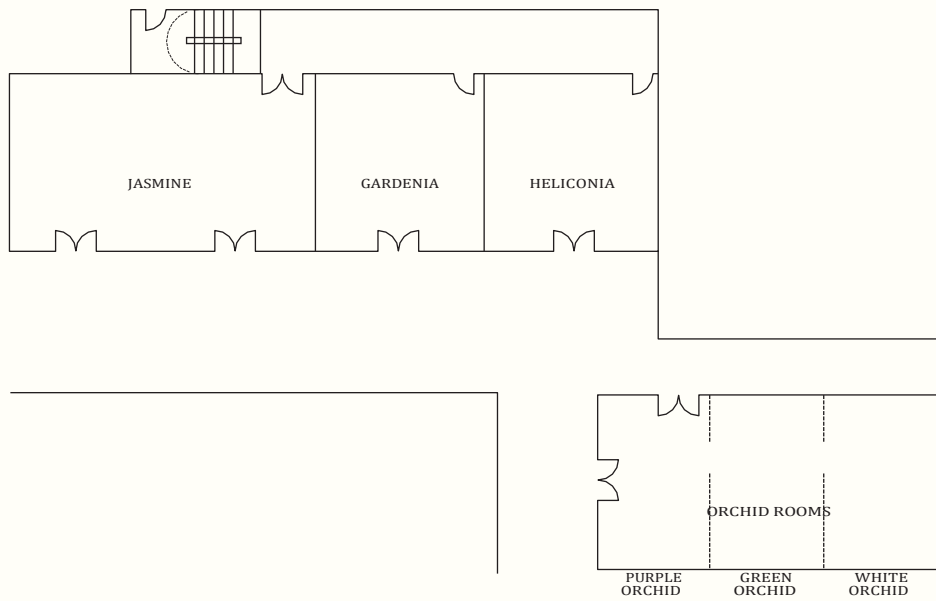

LOBBY LEVEL