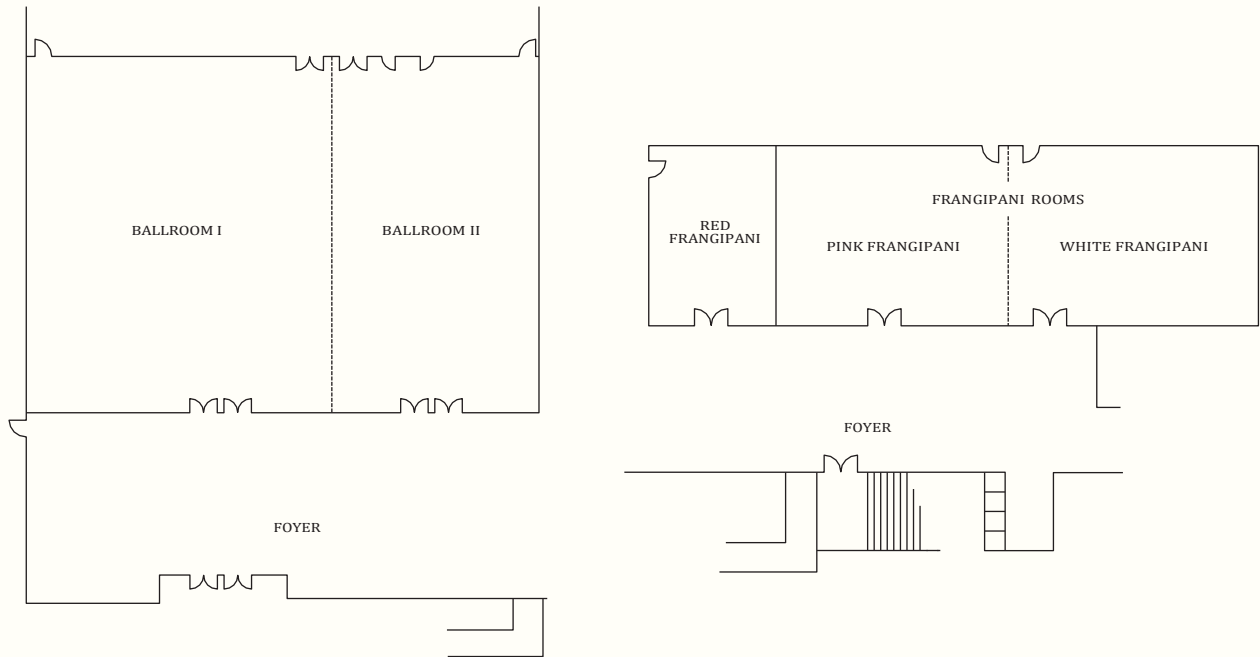

LOWER LOBBY LEVEL